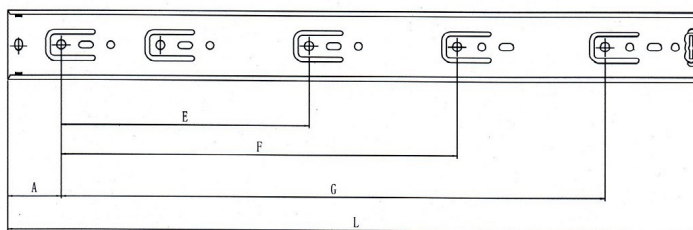

SISO A/S

Mileparken 11
DK-2740 Skovlunde
Denmark
VAT: DK 24786013

Phone +45 45 830 900

www.siso.dk
siso@siso.dk

Danske Bank
Nytorv Branch
Copenhagen
SWIFT: DABADKKK

Account no.
4180 3112 112936
IBAN Account
DK7230003112112936